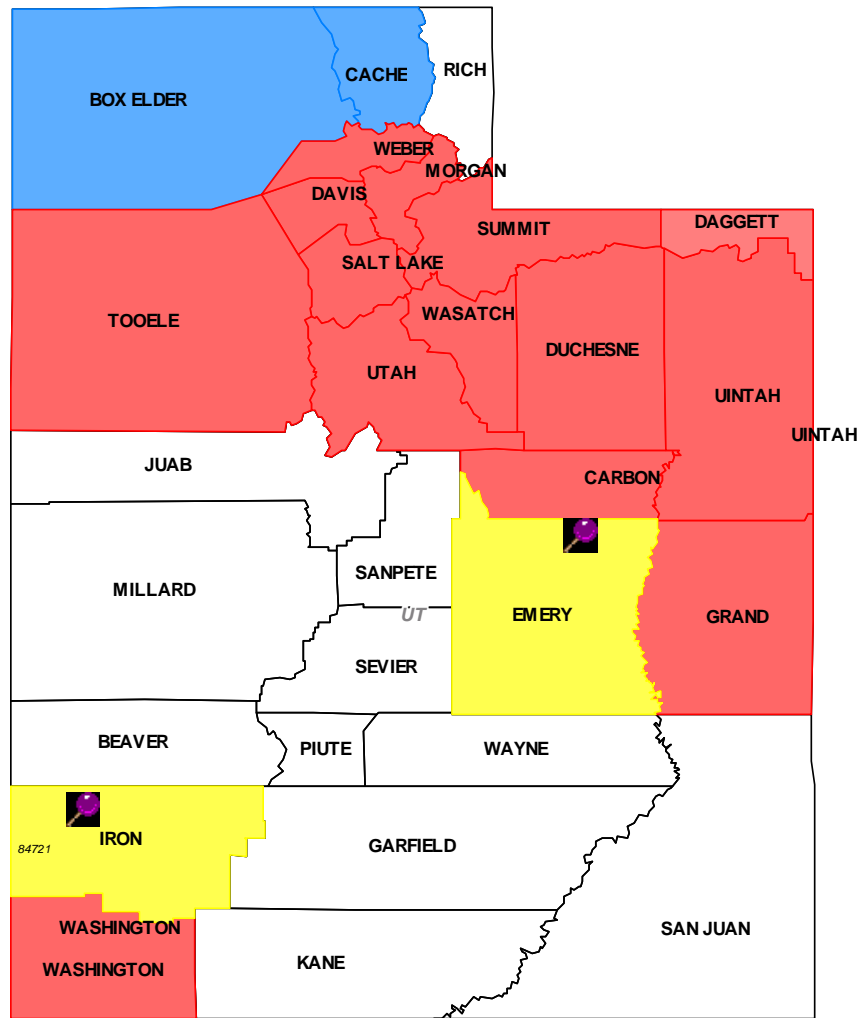

Utah Chapter of NCA
State Population: 2,469,585

- Uintah/Daggett County CJC -- Vernal
- Weber/Morgan CJC -- Ogden
- Duchesne County CJC -- Roosevelt
- Salt Lake County CJC -- Avenues
- Salt Lake County CJC -- South Valley
- Tooele County CJC -- Tooele
- Wasatch/Summit County CJC -- Heber
- Utah County CJC -- Provo
- Davis County CJC - - Farmington

- Accredited Member NCA
- Associate Member NCA
- Facility -- Prospective Member

- Grand County CJC -- Moab
- Carbon County CJC -- Price
- Washington County CJC -- St. George
- Cache County CJC -- Logan
- Emery County CJC -- Castledale
- Iron County CJC -- Cedar City

This map represents service coverage of CAC by population & county(s) served.

Updated 9/06

Utah Chapter of NCA
State Population: 2,469,585

Accredited Member NCA

Associate Member NCA

Facility -- Prospective Member

Unserved Counties

 Indicates location by zip code of each CAC

Updated 9/06