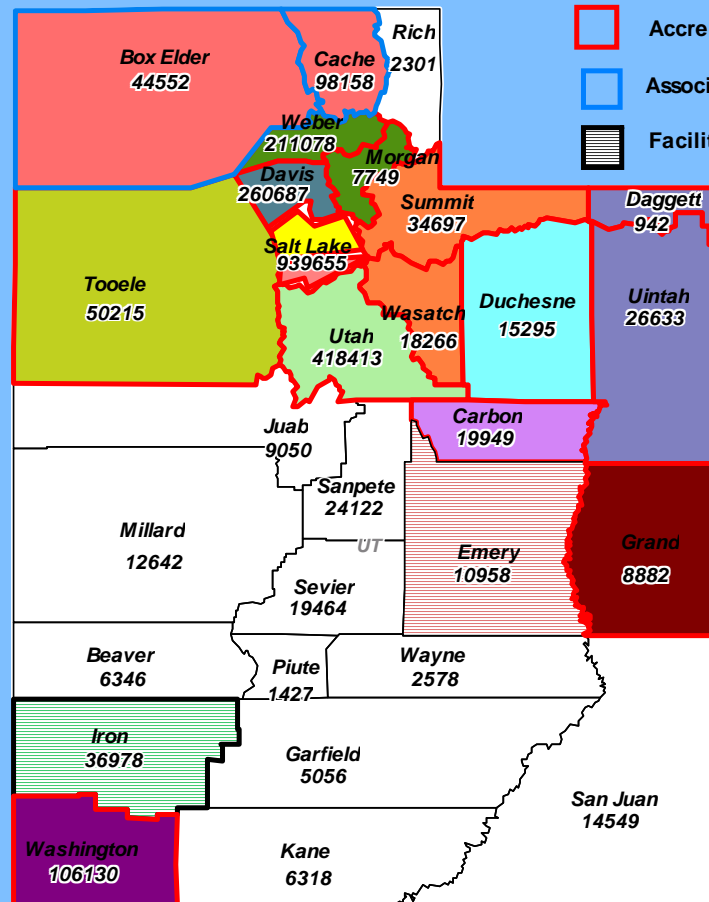

Utah Chapter of NCA
State Population: 2,469,585

- Uintah/Daggett County CJC -- Vernal
- Weber/Morgan CJC -- Ogden
- Duchesne County CJC -- Roosevelt
- Salt Lake County CJC -- Avenues
- Salt Lake County CJC -- South Valley
- Tooele County CJC -- Tooele
- Wasatch/Summit County CJC -- Heber
- Utah County CJC -- Provo
- Davis County CJC - - Farmington

- Accredited Member NCA
- Associate Member NCA
- Facility -- Prospective Member

- Grand County CJC -- Moab
- Carbon County CJC -- Price
- Washington County CJC -- St. George
- Cache County CJC -- Logan
- Emery County CJC -- Castledale
- Iron County CJC -- Cedar City

This map represents service coverage of CAC by population & county(s) served.

Updated 9/06

Utah Chapter of NCA
State Population: 2,469,585

Accredited Member NCA

Associate Member NCA

Facility -- Prospective Member

Unserved Counties

 Indicates location by zip code of each CAC

Updated 9/06