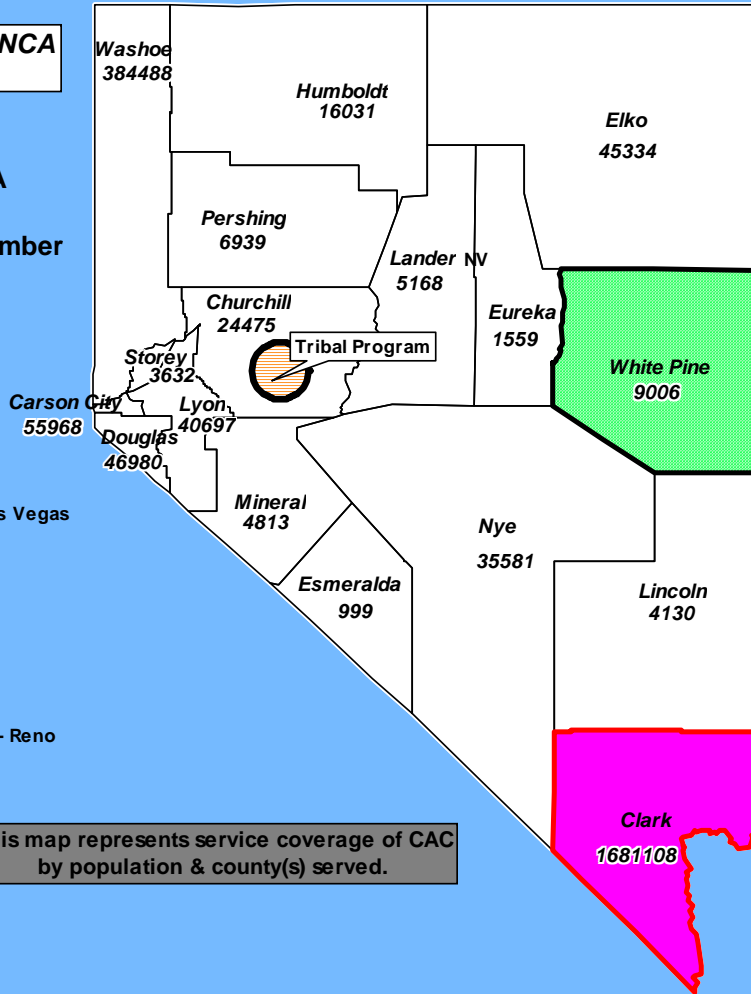

**Nevada Prospective State Chapter of NCA**  
**State Population: 2,334,771**

-  Accredited Member NCA
-  Facility - Prospective Member
-  MDT
-  Children's Advocacy Center -- Las Vegas
-  Sage Coach CAC -- Ely
-  Stepping Stones Tribal Youth Shelter & CAC -- Fallon
-  Washoe County Social Services -- Reno
-  Las Vegas Paiute Tribe

This map represents service coverage of CAC by population & county(s) served.

Updated 9/06

**Nevada Prospective State Chapter of NCA**  
**State Population: 2,334,771**

**Accredited Member NCA**

**Facility - Prospective Member**

**MDT**

**Unserved Counties**

 Indicates location by zip code of each CAC.

Updated 9/06