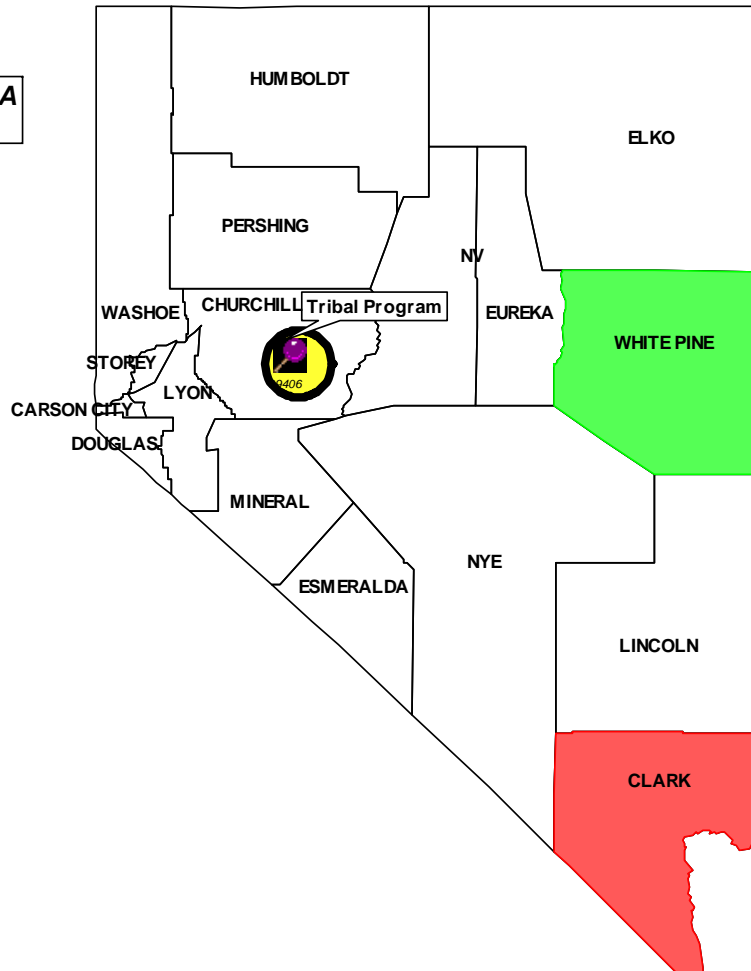

**Nevada Prospective State Chapter of NCA**  
**State Population: 2,334,771**

-  Accredited Member NCA
-  Facility - Prospective Member
-  MDT
-  Children's Advocacy Center -- Las Vegas
-  Sage Coach CAC -- Ely
-  Stepping Stones Tribal Youth Shelter & CAC -- Fallon
-  Washoe County Social Services -- Reno
-  Las Vegas Paiute Tribe

This map represents service coverage of CAC by population & county(s) served.

Updated 9/06

**Nevada Prospective State Chapter of NCA**  
**State Population: 2,334,771**

**Accredited Member NCA**

**Facility - Prospective Member**

**MDT**

**Unserved Counties**

 Indicates location by zip code of each CAC.

Updated 9/06