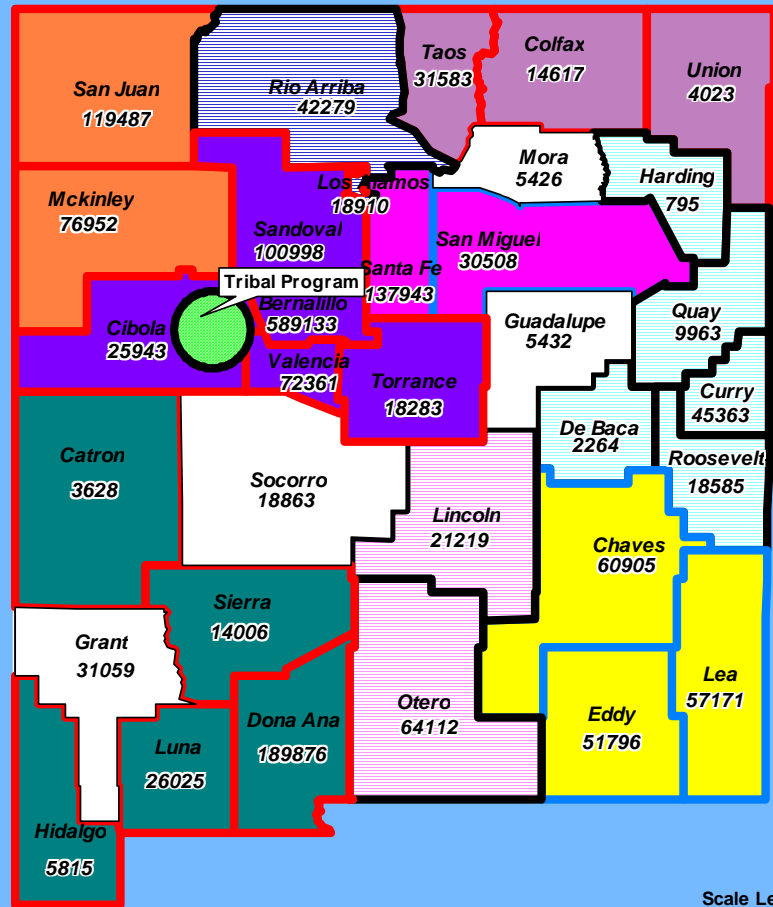

New Mexico Children's Safehouse Network
State Population: 1,903,289

This map represents service coverage of CAC by population & county(s) served.

-  Children's Safehouse of Albuquerque
-  Families & Youth Inc. -- Las Cruces
-  Childhaven -- Farmington
-  Taos Children's Saferoom
-  StrongHeart Safehouse -- Santa Fe
-  Eddy County Safehouse -- Carlsbad
-  The Oasis CAC -- Clovis
-  Kid's Inc. -- Alamogordo
-  Crisis Center of N. New Mexico -- Espnola
-  Pueblo of Laguna MDT
-  Brave Voices -- Santa Cruz

-  Accredited Member NCA
-  Associate Member NCA
-  Facility -- Prospective Member
-  MDT

Updated 9/06

**New Mexico
Children's Safehouse Network
State Population: 1,903,289**

Accredited Member NCA

Associate Member NCA

Facility Based –
Prospective Member NCA

MDT

Unserved Counties

 Indicates location by zip code of each CAC