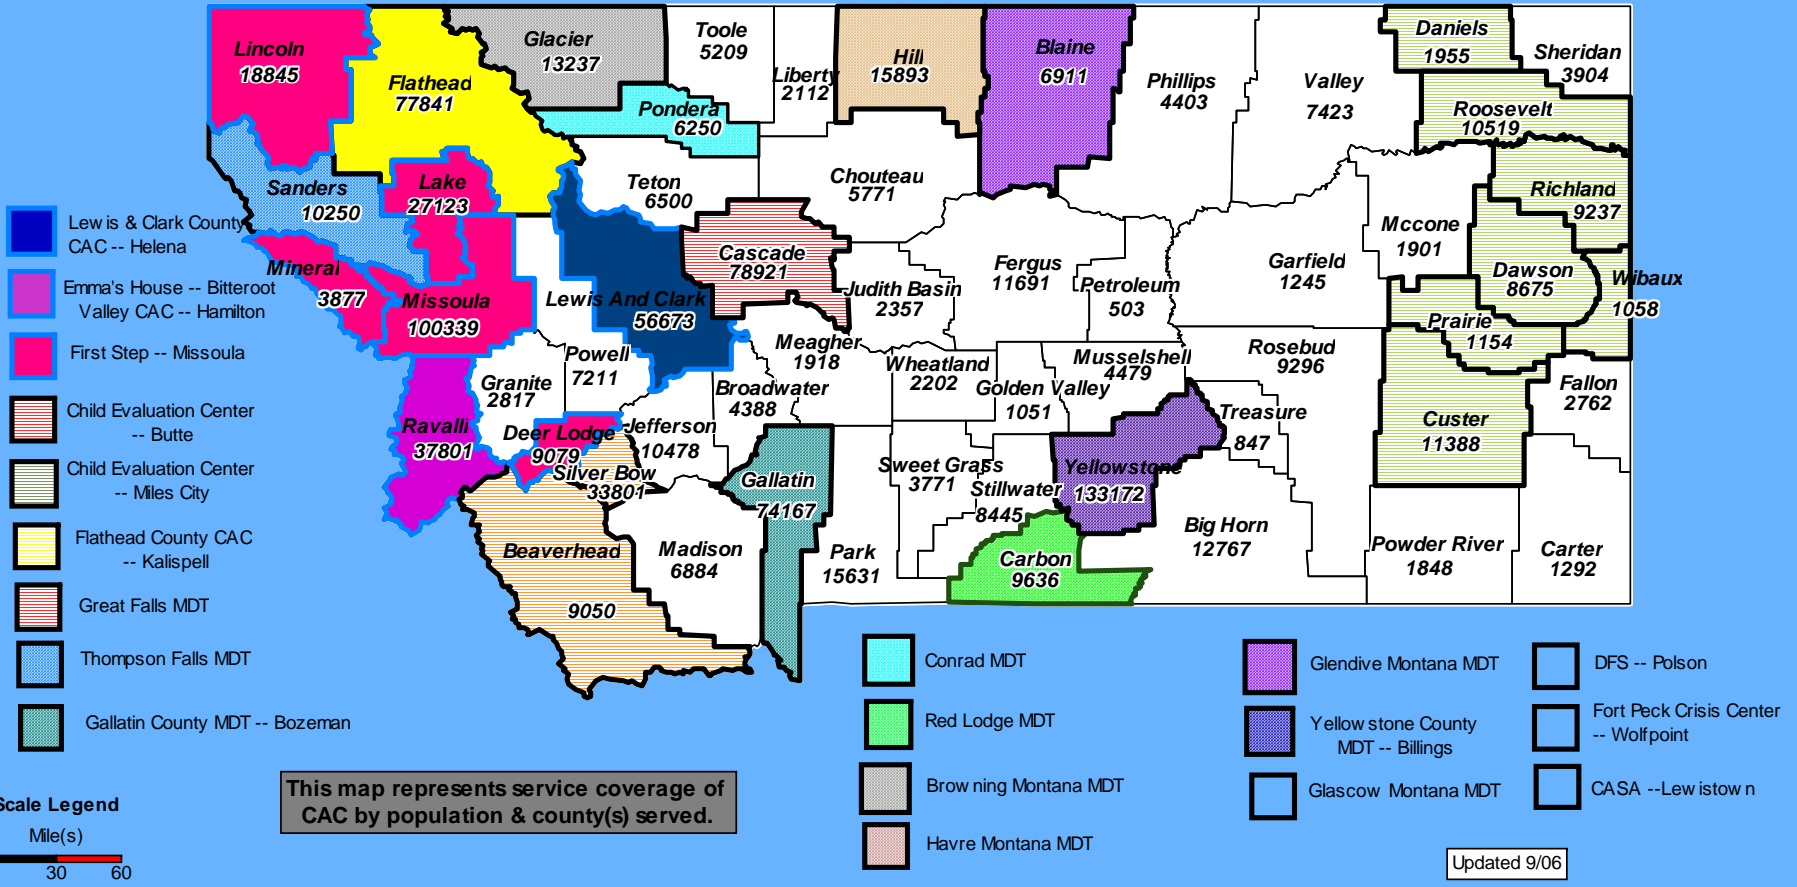

**Montana Prospective State Chapter of NCA**  
**State Population: 926,865**

 Associate Member NCA

 Facility -- Prospective Member

 MDT

**Montana Prospective State Chapter of NCA**  
**State Population: 926,865**