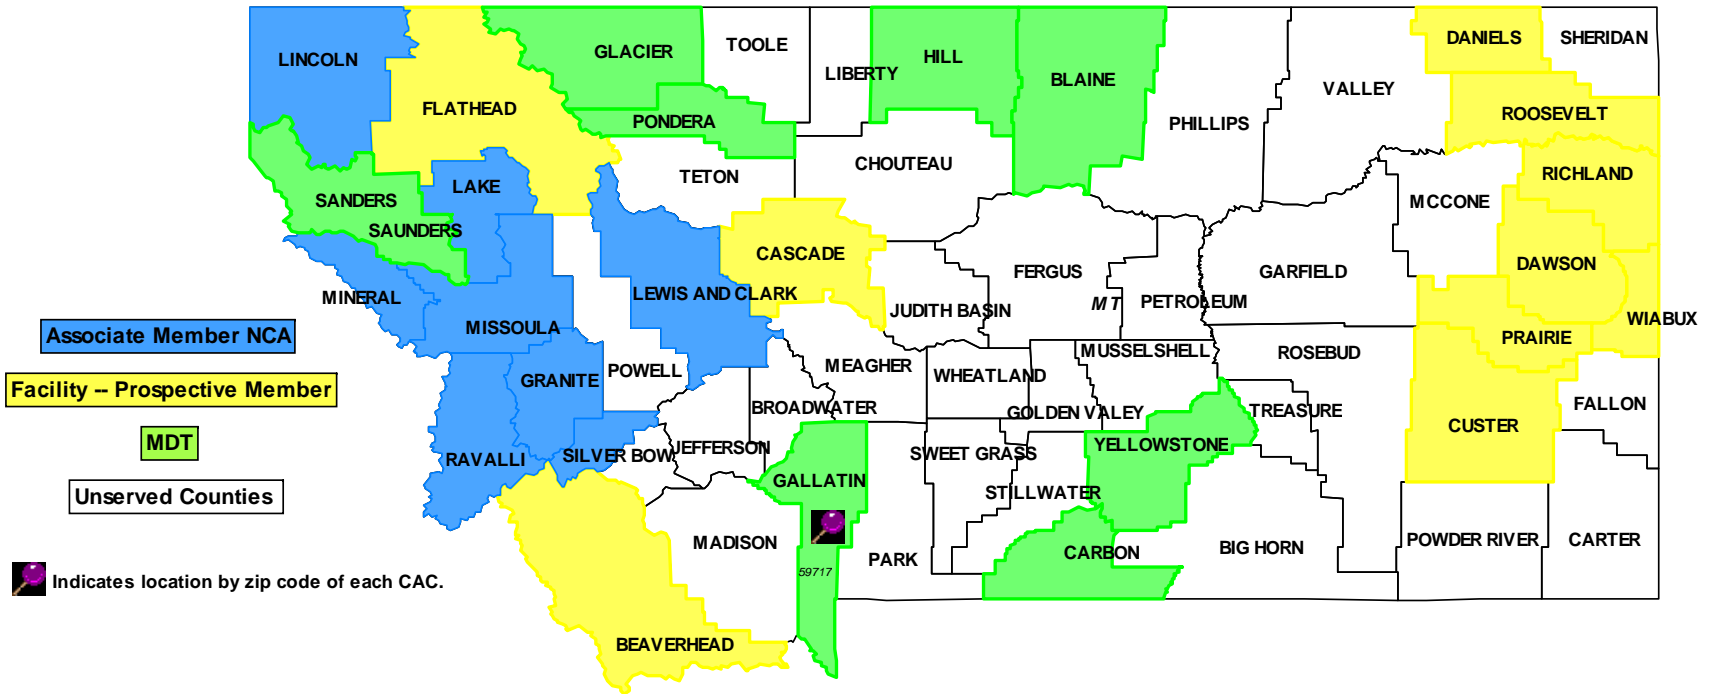

**Montana Prospective State Chapter of NCA**  
**State Population: 926,865**

 Associate Member NCA

 Facility -- Prospective Member

 MDT

**Montana Prospective State Chapter of NCA**  
**State Population: 926,865**